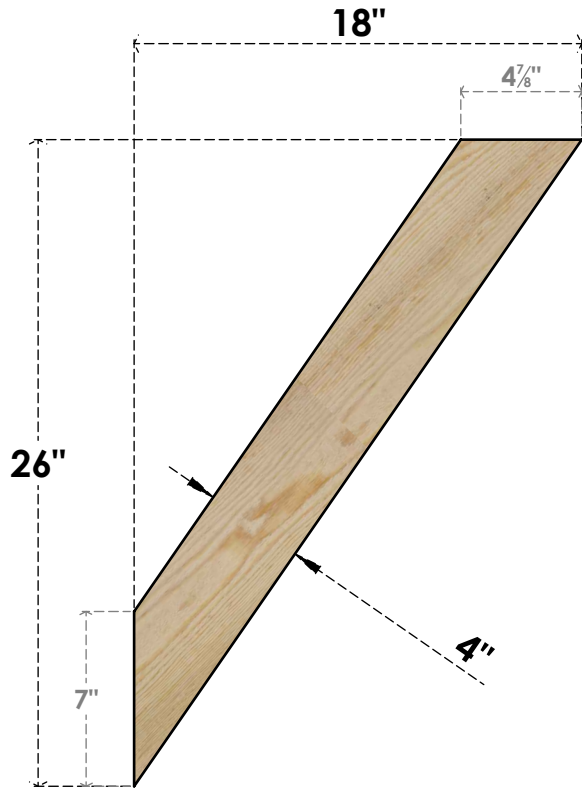

BRC04X18X26TRA00RDF

4"W X 18"D X 26"H TRADITIONAL ROUGH SAWN BRACE, DOUGLAS FIR

SIDE

FRONT

EKENA MILLWORK
 2300 WEST MAIN ST.
 CLARKSVILLE, TX 75426
 TOLL FREE: 866-607-0453
 WWW.EKENAMILLWORK.COM

NOTES

1. INSTALLATION TO BE COMPLETED IN ACCORDANCE WITH MANUFACTURER'S SPECIFICATIONS.
2. DRAWING MAY NOT BE TO SCALE
3. THIS DRAWING IS INTENDED FOR DESIGN AND PLANNING PURPOSES ONLY.
4. ALL INFORMATION CONTAINED HEREIN WAS CURRENT AT THE TIME OF DEVELOPMENT BUT MUST BE REVIEWED AND APPROVED BY THE PRODUCT MANUFACTURER TO BE CONSIDERED ACCURATE.
5. PRODUCTS ARE NOT KILN DRIED. THIS ITEM IS UNIQUE AND WILL CONTAIN THE NATURAL VARIATIONS THAT THE WOOD SPECIES OFFERS. THIS MAY RESULT IN VARIATIONS UP TO 1/4"